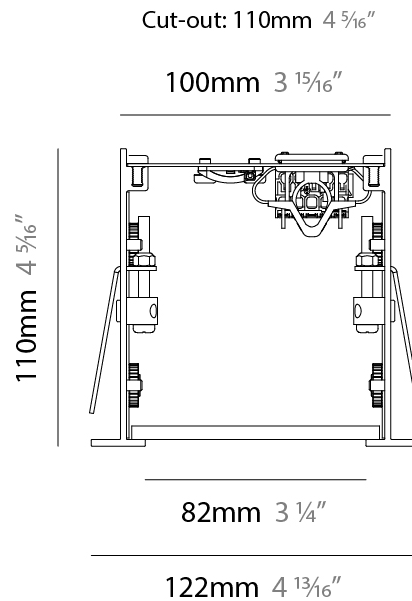

PROJECT	_____
TYPE	_____
SPECIFIER	_____
QUANTITY	_____
DATE	_____

SUPER-G 100 RECESSED

A3SG100-REC-SYS

base number

1. To build a product code in our configurator select the specify button on the base model # product page
2. To build a manual product code on this datasheet choose from the options listed below in blue font and add the suffix to the base model #

GENERAL

Series: Super-G
Subseries: Super-G 100
Partner: Prolicht
Division: Architectural
Installation: Recessed
Product Type: Linear Profiles
Mounting Location: Ceiling

PHYSICAL

Fixture Finish: SSR / BKV / CWI / CRY / HAB / UFT / ITA / RUA / FTG / MYG / LOD / PUS / FRO / FUP / KIA / POP / BLS / SPG / MEY / GOH / CHC / COM / ABZ / JAG / OBR / MOS / ROR
Fixture Material: Aluminum Die Cast

ELECTRICAL

Lamp Type: LED (Zhaga Standard)
Dimming: Tri-Mode (Non-Dimming and Phase Dimming (120Vac only) and 0-10V Dimming)
Driver Included: Yes
Driver Type: Constant Current - Universal
Input Voltage (V): 120 - 277

LED

Lamp Life (hrs): 50000

OPTICAL

RATINGS AND CERTIFICATIONS

Certified By: Certified for North American Standards
IP rating: IP20