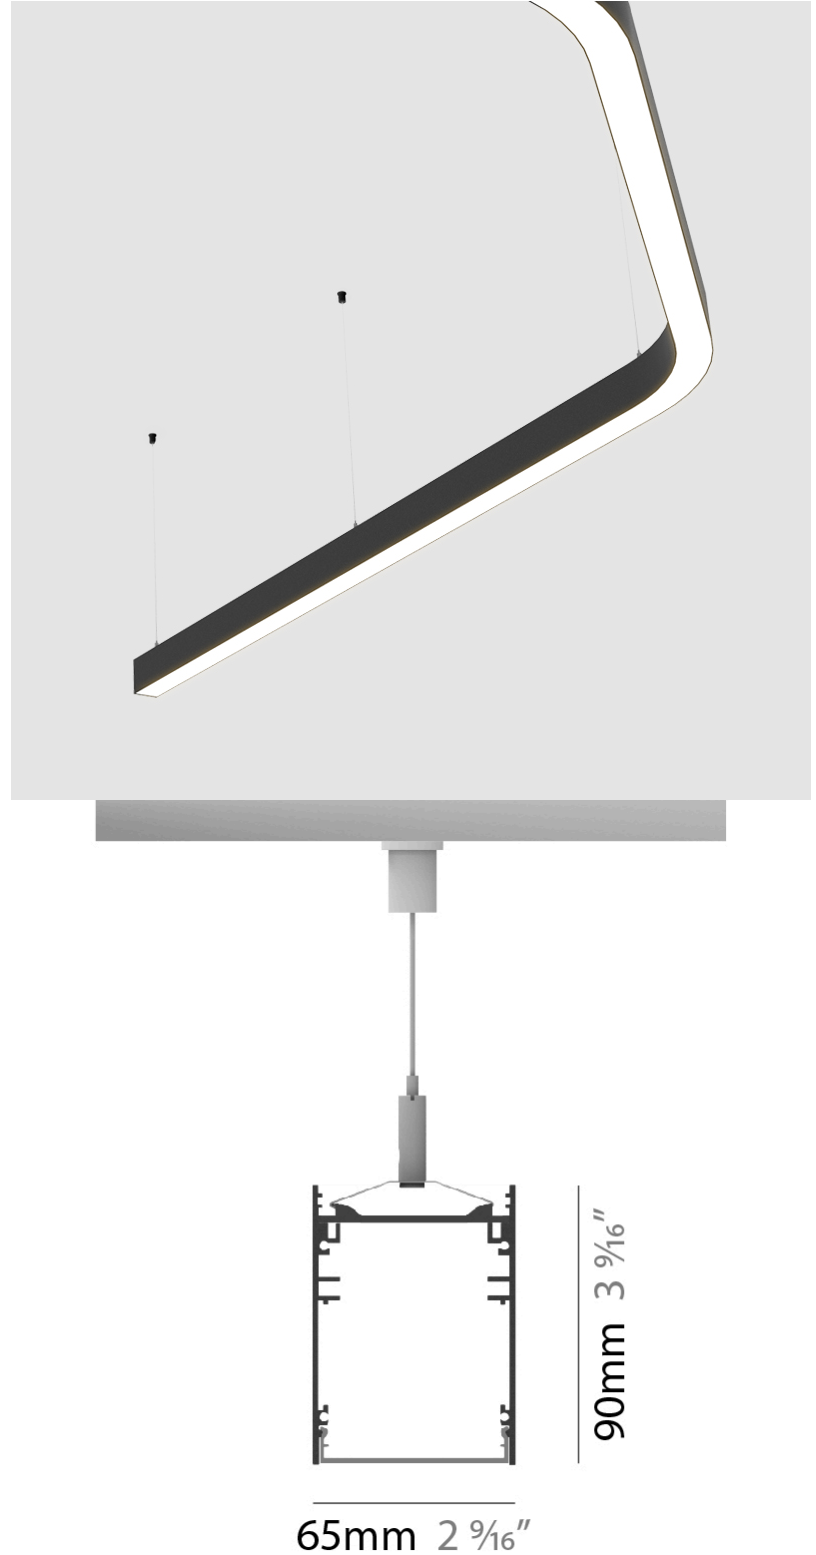

PROJECT
TYPE
SPECIFIER
QUANTITY
DATE

SUPER-G SLIM 65 SUSPENSION

A3SGS65-SUS-SYS

base number

1. To build a product code in our configurator select the specify button on the base model # product page
2. To build a manual product code on this datasheet choose from the options listed below in blue font and add the suffix to the base model #

GENERAL

Series: Super-G
Subseries: Super-G Slim 65
Partner: Prolicht
Division: Architectural
Installation: Suspension
Product Type: Linear Profiles
Mounting Location: Ceiling

PHYSICAL

Shape: Curves
Fixture Finish: SSR / BKV / CWI / CRY / HAB / UFT / ITA / RUA / FTG / MYG / LOD / PUS / FRO / FUP / KIA / POP / BLS / SPG / MEY / GOH / CHC / COM / ABZ / JAG / OBR / MOS / ROR

ELECTRICAL

Lamp Type: LED (Zhaga Standard)
Dimming: Tri-Mode (Non-Dimming and Phase Dimming (120Vac only) and 0-10V Dimming)
Driver Included: Yes
Driver Location: Integrated
Driver Type: Constant Current - Universal
Driver Class: Class 2
Input Voltage (V): 120 - 277
Constant Current (MA): 350

LED

Lamp Life (hrs): 50000
Upon Request: Color Temperature RGB-W Tunable CRI (no minimum qty) price increase + longer lead time

OPTICAL

RATINGS AND CERTIFICATIONS

Certified By: Certified for North American Standards
IP rating: IP20