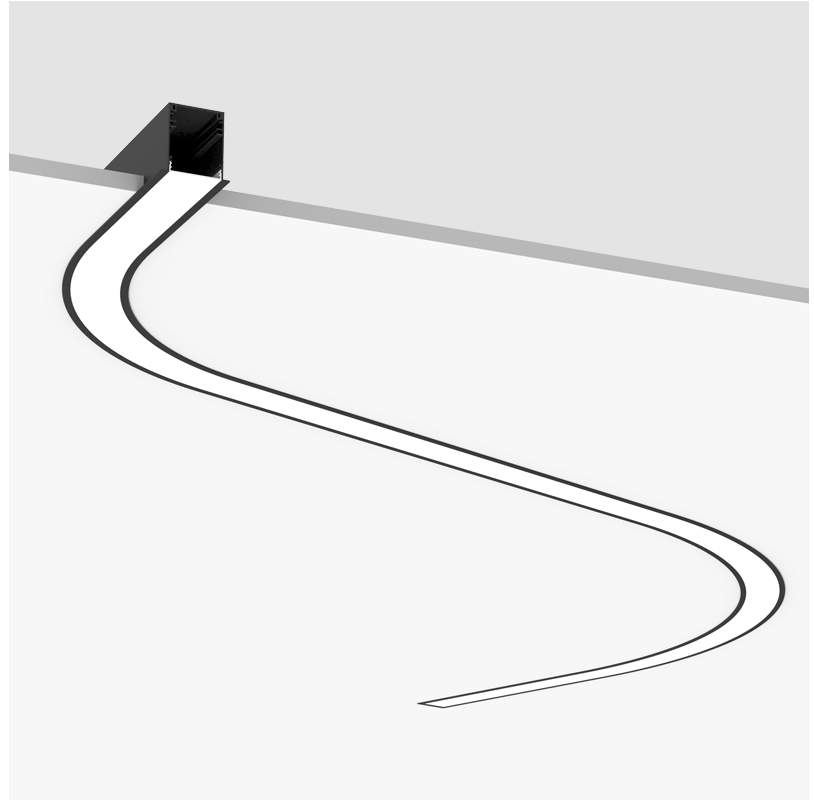

PROJECT	_____
TYPE	_____
SPECIFIER	_____
QUANTITY	_____
DATE	_____

SUPER-G SLIM 65 RECESSED

A3SGS65-REC-SYS

base number

1. To build a product code in our configurator select the specify button on the base model # product page
2. To build a manual product code on this datasheet choose from the options listed below in blue font and add the suffix to the base model #

GENERAL

Series: Super-G
Subseries: Super-G Slim 65
Partner: Prolicht
Division: Architectural
Installation: Recessed
Product Type: Linear Profiles
Mounting Location: Ceiling

PHYSICAL

Shape: Curves
Fixture Finish: SSR / BKV / CWI / CRY / HAB / UFT / ITA / RUA / FTG / MYG / LOD / PUS / FRO / FUP / KIA / POP / BLS / SPG / MEY / GOH / CHC / COM / ABZ / JAG / OBR / MOS / ROR

ELECTRICAL

Lamp Type: LED (Zhaga Standard)
Dimming: Tri-Mode (Non-Dimming and Phase Dimming (120Vac only) and 0-10V Dimming)
Driver Included: Yes
Driver Location: Integrated
Driver Type: Constant Current - Universal
Driver Class: Class 2
Input Voltage (V): 120 - 277
Constant Current (MA): 350

LED

Lamp Life (hrs): 50000
Upon Request: Color Temperature RGB-W Tunable CRI (no minimum qty) price increase + longer lead time

OPTICAL

RATINGS AND CERTIFICATIONS

Certified By: Certified for North American Standards
IP rating: IP20

A: OPENING WIDTH   B: RECESS DEPTH   C: PROFILE HEIGHT
D: PROFILE WIDTH   E: MOUNTING INCLUDING FLANGE