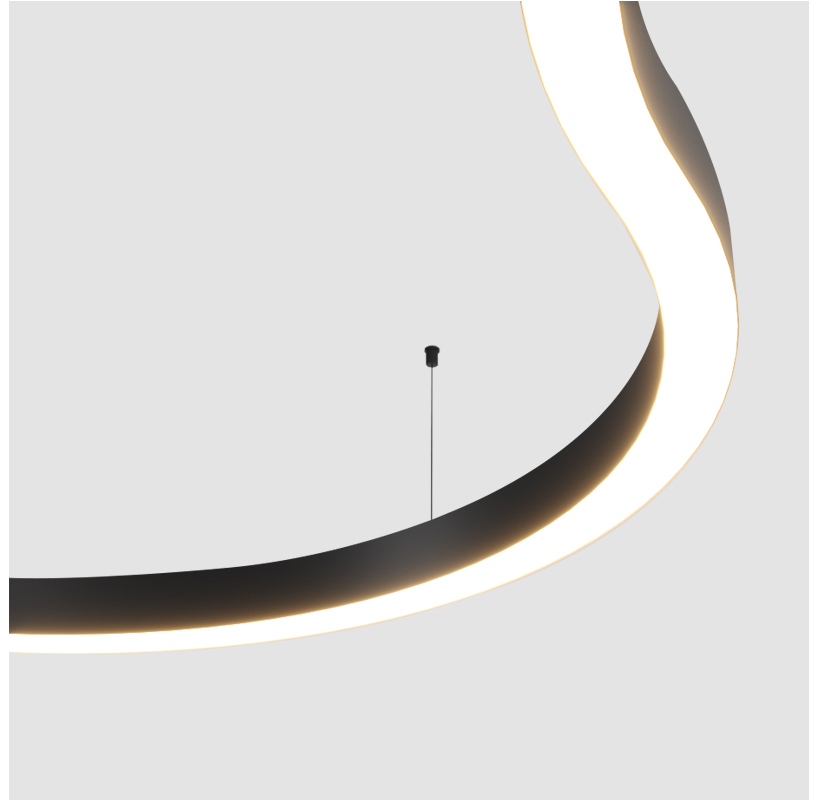

PROJECT
TYPE
SPECIFIER
QUANTITY
DATE

SUPER-G 100 SUSPENSION

A3SG100-SUS-SYS

base number

1. To build a product code in our configurator select the specify button on the base model # product page
2. To build a manual product code on this datasheet choose from the options listed below in blue font and add the suffix to the base model #

GENERAL

Series: Super-G
Subseries: Super-G 100
Partner: Prolicht
Division: Architectural
Installation: Suspension
Product Type: Linear Profiles
Mounting Location: Ceiling

PHYSICAL

Fixture Finish: SSR / BKV / CWI / CRY / HAB / UFT / ITA / RUA / FTG / MYG / LOD / PUS / FRO / FUP / KIA / POP / BLS / SPG / MEY / GOH / CHC / COM / ABZ / JAG / OBR / MOS / ROR
Fixture Material: Aluminum Die Cast

ELECTRICAL

Lamp Type: LED (Zhaga Standard)
Dimming: Tri-Mode (Non-Dimming and Phase Dimming (120Vac only) and 0-10V Dimming)
Driver Included: Yes
Driver Type: Constant Current - Universal
Input Voltage (V): 120 - 277

LED

Lamp Life (hrs): 50000

OPTICAL

RATINGS AND CERTIFICATIONS

Certified By: Certified for North American Standards
IP rating: IP20