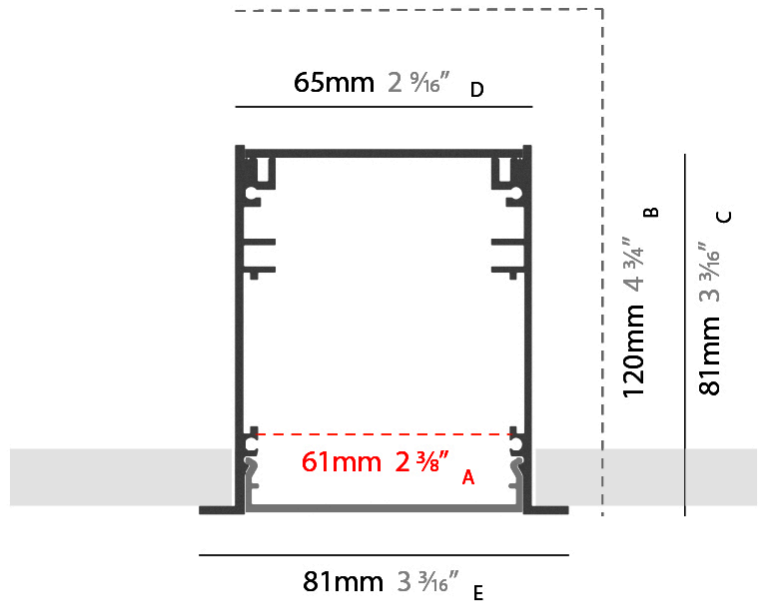

PROJECT	_____
TYPE	_____
SPECIFIER	_____
QUANTITY	_____
DATE	_____

SUPER-G SLIM 65 RECESSED

A3SGS65-REC-SYS

base number

1. To build a product code in our configurator select the specify button on the base model # product page
2. To build a manual product code on this datasheet choose from the options listed below in blue font and add the suffix to the base model #

GENERAL

Series: Super-G
Subseries: Super-G Slim 65
Partner: Prolicht
Division: Architectural
Installation: Recessed
Product Type: Linear Profiles
Mounting Location: Ceiling

PHYSICAL

Shape: Curves
Fixture Finish: SSR / BKV / CWI / CRY / HAB / UFT / ITA / RUA / FTG / MYG / LOD / PUS / FRO / FUP / KIA / POP / BLS / SPG / MEY / GOH / CHC / COM / ABZ / JAG / OBR / MOS / ROR

ELECTRICAL

Lamp Type: LED (Zhaga Standard)
Dimming: Tri-Mode (Non-Dimming and Phase Dimming (120Vac only) and 0-10V Dimming)
Driver Included: Yes
Driver Location: Integrated
Driver Type: Constant Current - Universal
Driver Class: Class 2
Input Voltage (V): 120 - 277
Constant Current (MA): 350

LED

Lamp Life (hrs): 50000
Upon Request: Color Temperature RGB-W Tunable CRI (no minimum qty) price increase + longer lead time

OPTICAL

RATINGS AND CERTIFICATIONS

Certified By: Certified for North American Standards
IP rating: IP20

A: OPENING WIDTH   B: RECESS DEPTH   C: PROFILE HEIGHT
D: PROFILE WIDTH   E: MOUNTING INCLUDING FLANGE