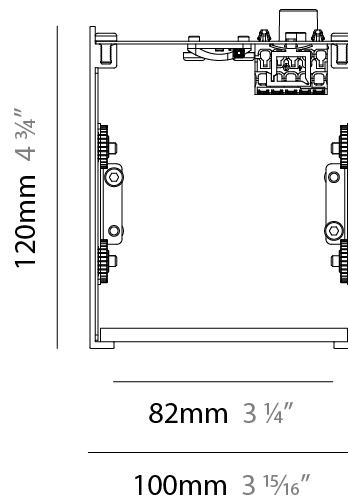

PROJECT
TYPE
SPECIFIER
QUANTITY
DATE

SUPER-G 100 SURFACE

A3SG100-SUR-SYS

base number

1. To build a product code in our configurator select the specify button on the base model # product page
2. To build a manual product code on this datasheet choose from the options listed below in blue font and add the suffix to the base model #

GENERAL

Series: Super-G
Subseries: Super-G 100
Partner: Prolicht
Division: Architectural
Installation: Surface
Product Type: Linear Profiles
Mounting Location: Ceiling

PHYSICAL

Fixture Finish: SSR / BKV / CWI / CRY / HAB / UFT / ITA / RUA / FTG / MYG / LOD / PUS / FRO / FUP / KIA / POP / BLS / SPG / MEY / GOH / CHC / COM / ABZ / JAG / OBR / MOS / ROR
Fixture Material: Aluminum Die Cast

ELECTRICAL

Lamp Type: LED (Zhaga Standard)
Dimming: Tri-Mode (Non-Dimming and Phase Dimming (120Vac only) and 0-10V Dimming)
Driver Included: Yes
Driver Type: Constant Current - Universal
Input Voltage (V): 120 - 277

LED

Lamp Life (hrs): 50000

OPTICAL

RATINGS AND CERTIFICATIONS

Certified By: Certified for North American Standards
IP rating: IP20